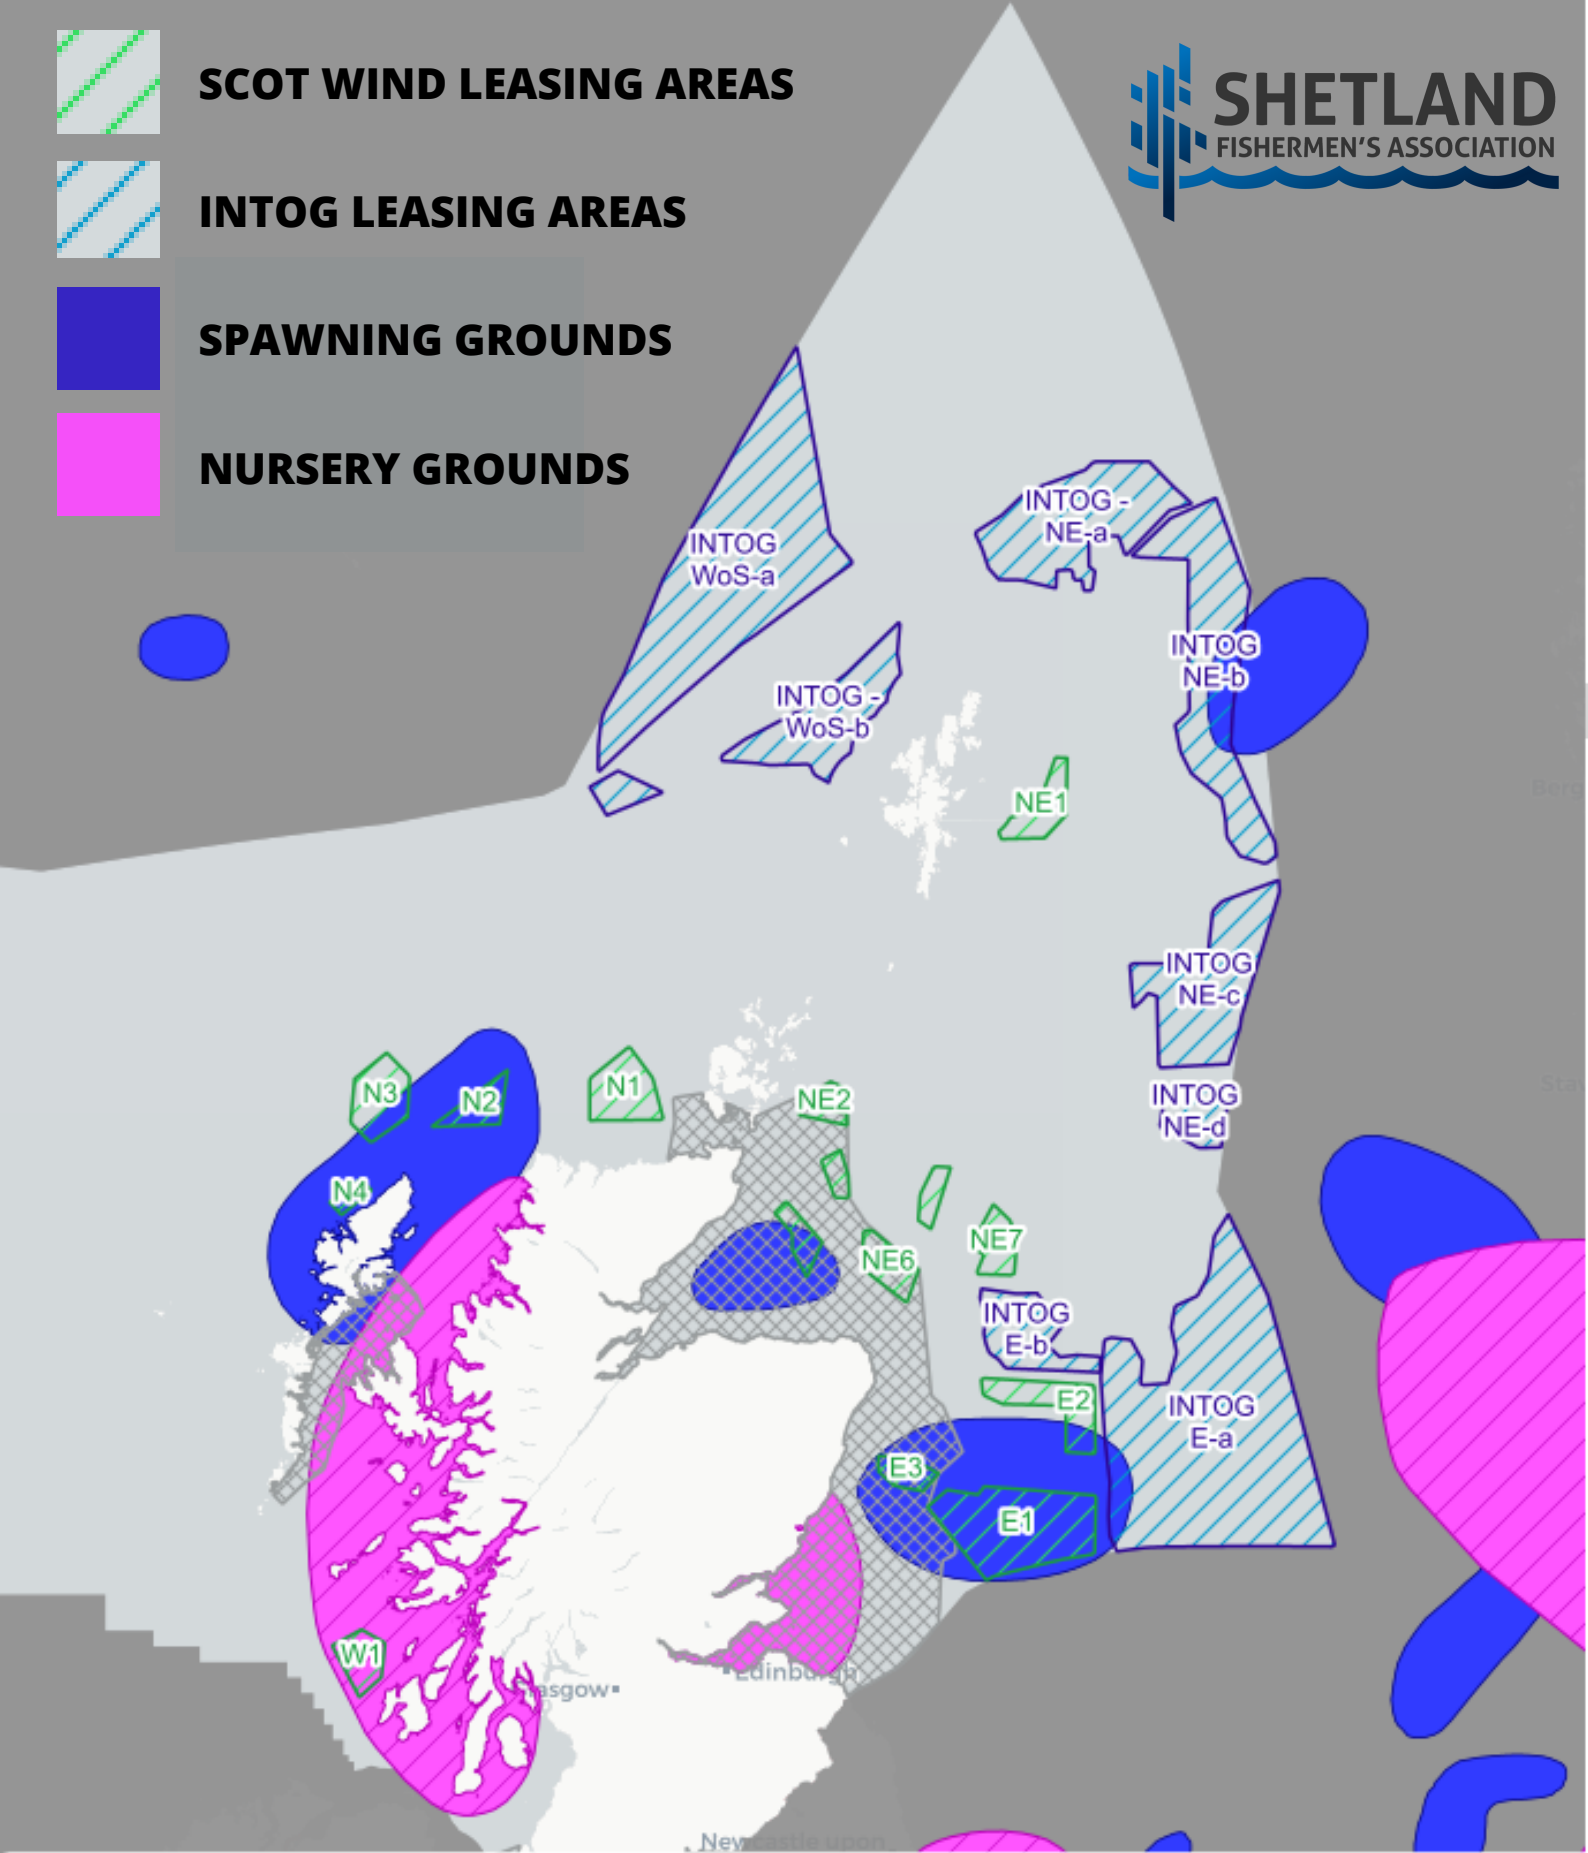

**SCOT WIND LEASING AREAS**

**INTOG LEASING AREAS**

**SPAWNING GROUNDS**

**NURSERY GROUNDS**

NOT FOR NAVIGATION. © Crown copyright and database rights (2022). OS 100024655. OceanWise EK001-20140401. Use of this data is covered by copyright and privacy & content disclaimers. © OpenStreetMap contributors, tiles © CARTO

**COD**