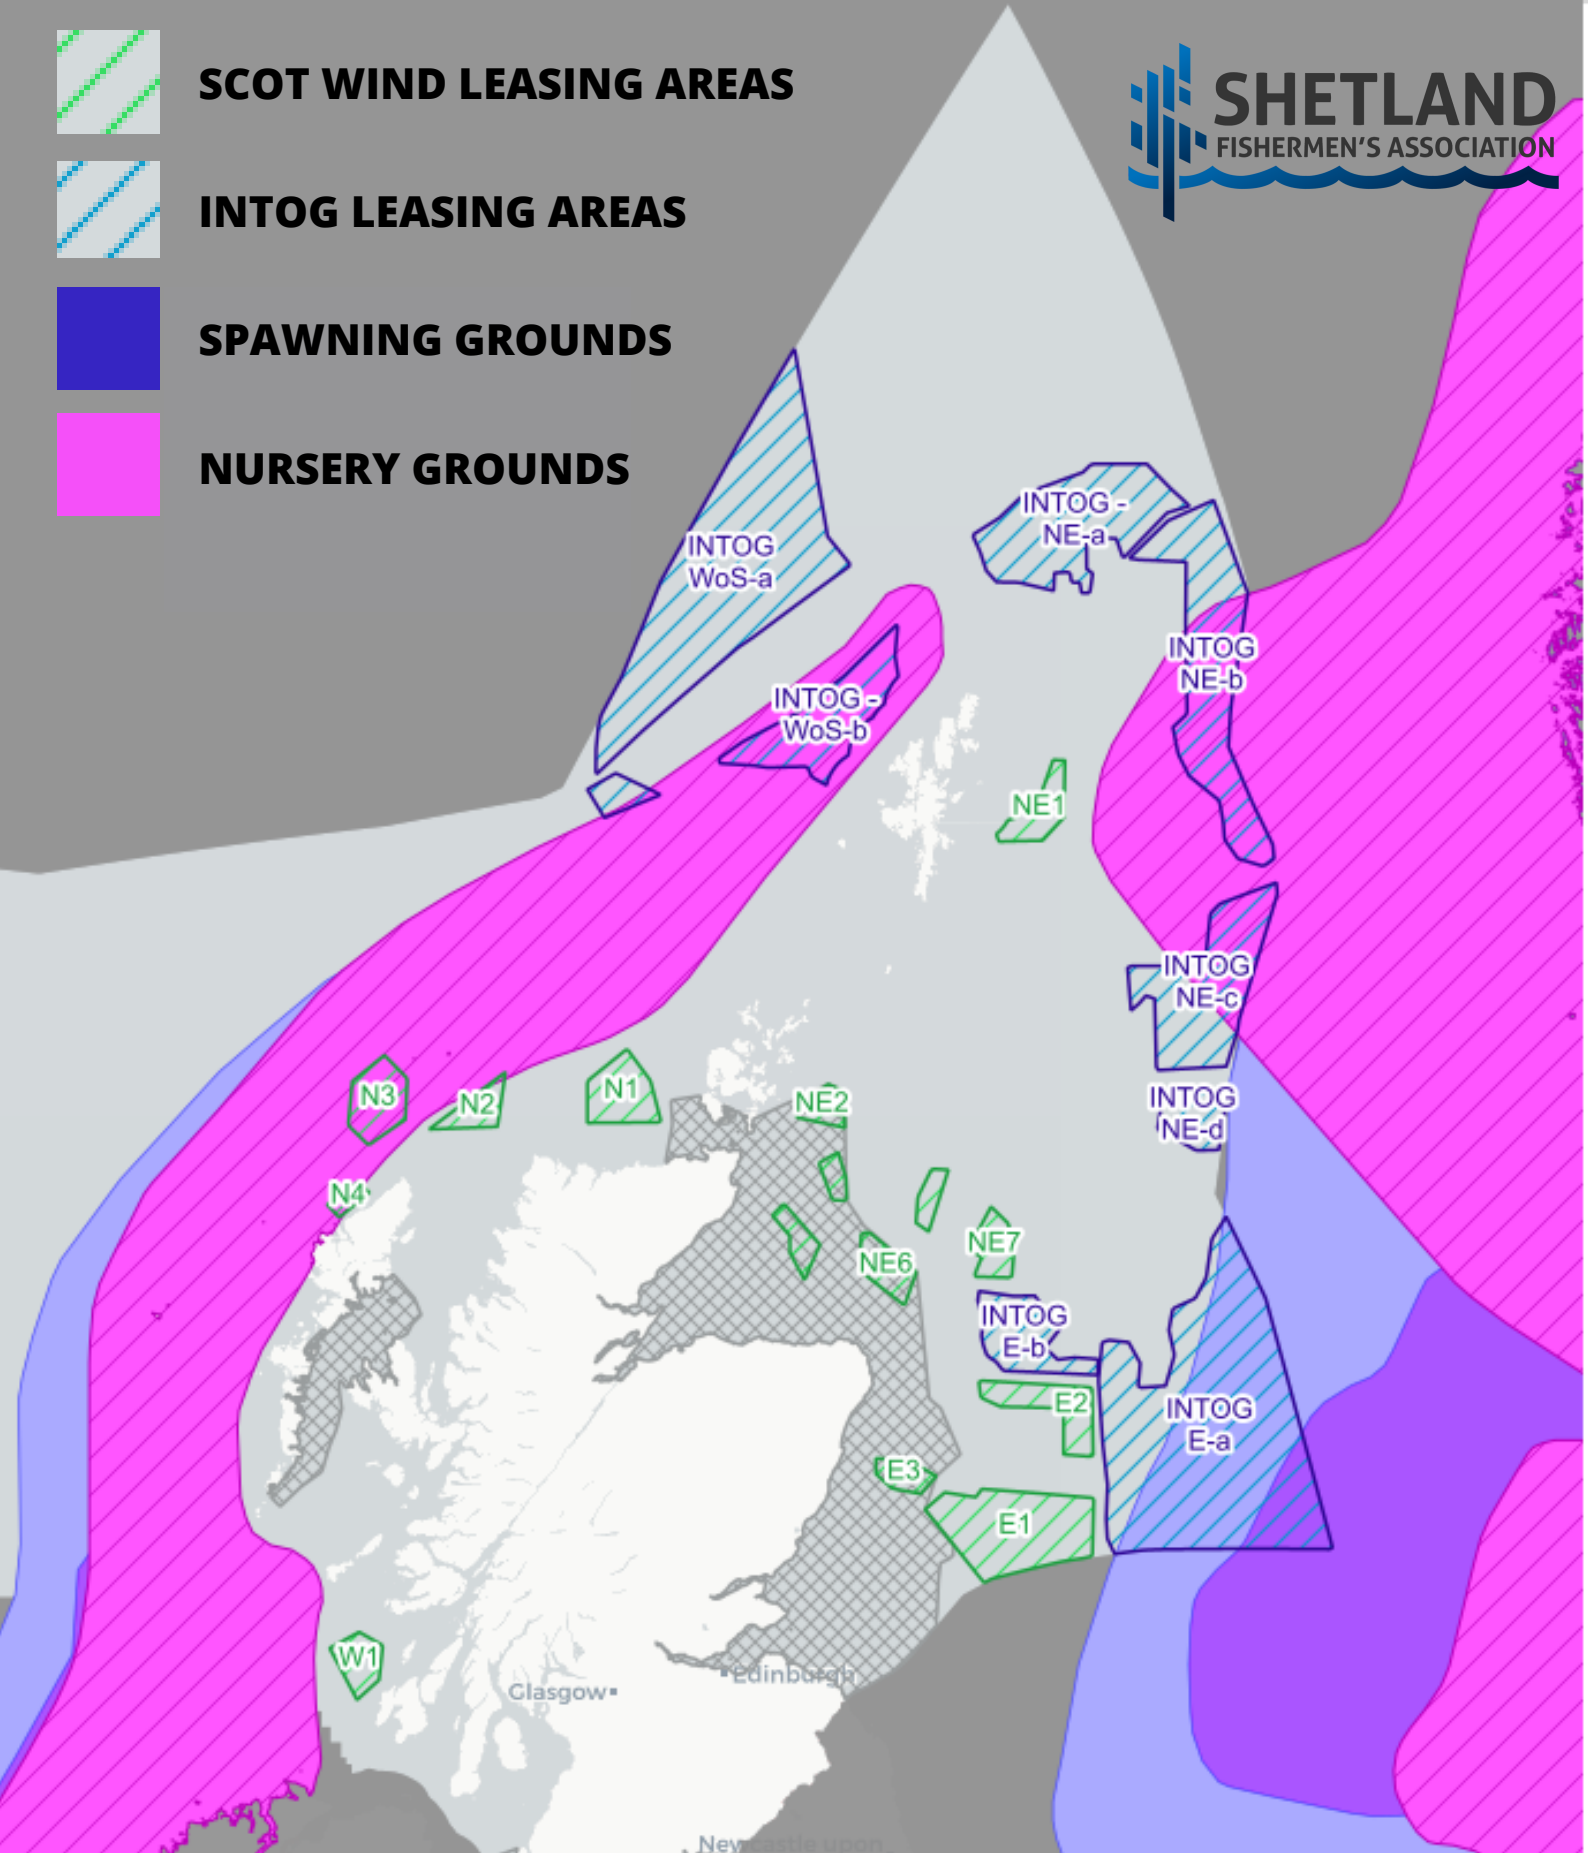

SCOT WIND LEASING AREAS

INTOG LEASING AREAS

SPAWNING GROUNDS

NURSERY GROUNDS

NOT FOR NAVIGATION. © Crown copyright and database rights (2022). OS 100024655. OceanWise EK001-20140401. Use of this data is covered by copyright and privacy & content disclaimers. © OpenStreetMap contributors, tiles © CARTO

MACKEREL