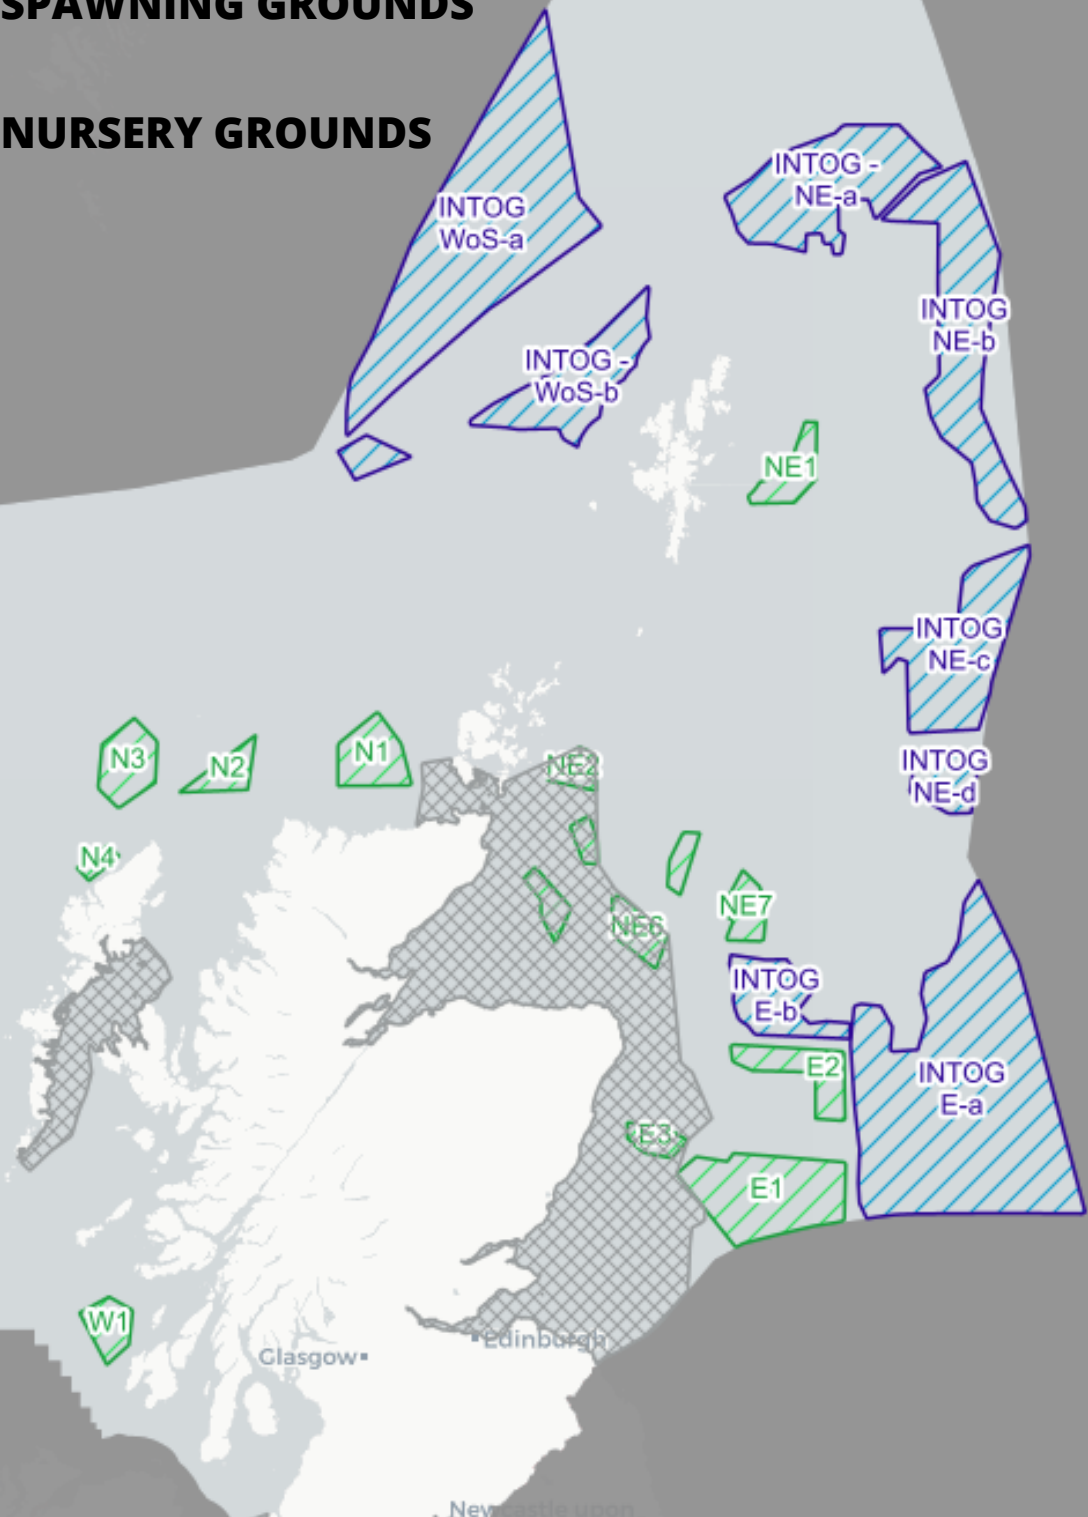

SCOT WIND LEASING AREAS

INTOG LEASING AREAS

SPAWNING GROUNDS

NURSERY GROUNDS

NOT FOR NAVIGATION. © Crown copyright and database rights (2022). OS 100024655. OceanWise EK001-20140401. Use of this data is covered by copyright and privacy & content disclaimers. © OpenStreetMap contributors, tiles © CARTO

OFFSHORE WIND LEASING AREAS FOR SCOT WIND & INTOG